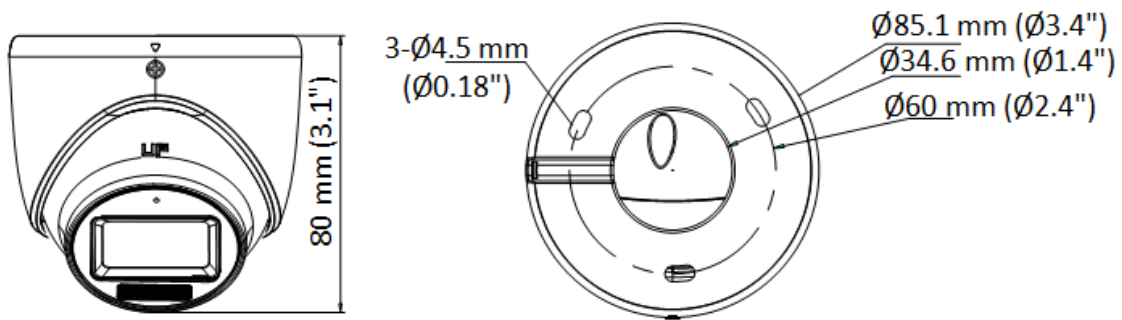

▪ Specification

Camera	
Image Sensor	3K CMOS
Max. Resolution	2960 (H) × 1665 (V)
Min. Illumination	0.01 Lux @ (F2.0, AGC ON), 0 Lux with IR
Shutter Time	PAL: 1/25 s to 1/50,000 s; NTSC: 1/30 s to 1/50,000 s
Day & Night	ICR
Angle Adjustment	Pan: 0 to 360°, Tilt: 0 to 75°, Rotation: 0 to 360°
Signal System	PAL/NTSC
Lens	
Lens Type	2.8 mm and 3.6 mm fixed focal lens
Focal Length & FOV	2.8 mm, horizontal FOV: 104.9°, vertical FOV: 67.3°, diagonal FOV: 129.8° 3.6 mm, horizontal FOV: 81.3°, vertical FOV: 50.7°, diagonal FOV: 102.4°
Lens Mount	M12
Illuminator	
Supplement Light Type	White Light, IR
Supplement Light Range	IR : Up to 30 m White Light : Up to 20 m
Image	
Image Settings	Brightness, Sharpness, Smart IR
Frame Rate	TVI: 3K@20 fps, 4 MP@25 fps/30 fps, 1080p@25 fps/30 fps AHD: 5 MP@20 fps, 4 MP@25 fps/30 fps CVI: 4 MP@25 fps/30 fps CVBS: PAL/NTSC
Day/Night Mode	Auto/Color/BW (Black and White)
Wide Dynamic Range (WDR)	Digital WDR
Image Enhancement	DWDR/BLC/HLC/Global
White Balance	Auto/Manual
AGC	Yes
Interface	
Video Output	Switchable TVI/AHD/CVI/CVBS
Built-in Microphone	Yes
General	
Material	Metal
Dimension	80 mm × Ø85.1 mm (3.1" × Ø3.4")
Weight	Approx. 300 g (0.66 lb.)
Operating Condition	-40 °C to 60 °C (-40 °F to 140 °F), humidity: 90% or less (non-condensation)
Communication	HIKVISION-C
Language	English
Power Supply	12 VDC ± 25% *You are recommended to use one power adapter to supply the power for one camera.
Consumption	Max. 2.9 W
Approval	
Protection	IP67

▪ **Available Model**

DS-2CE76K0T-LMFS(2.8mm)

DS-2CE76K0T-LMFS(3.6mm)

▪ **Dimension**

▪ **Accessory**

▪ **Optional**

DS-1272ZJ-110-TRS Wall mount	DS-1275ZJ-SUS Vertical pole mount	DS-1276ZJ-SUS Corner mount	DS-1280ZJ-XS Junction box
			
			